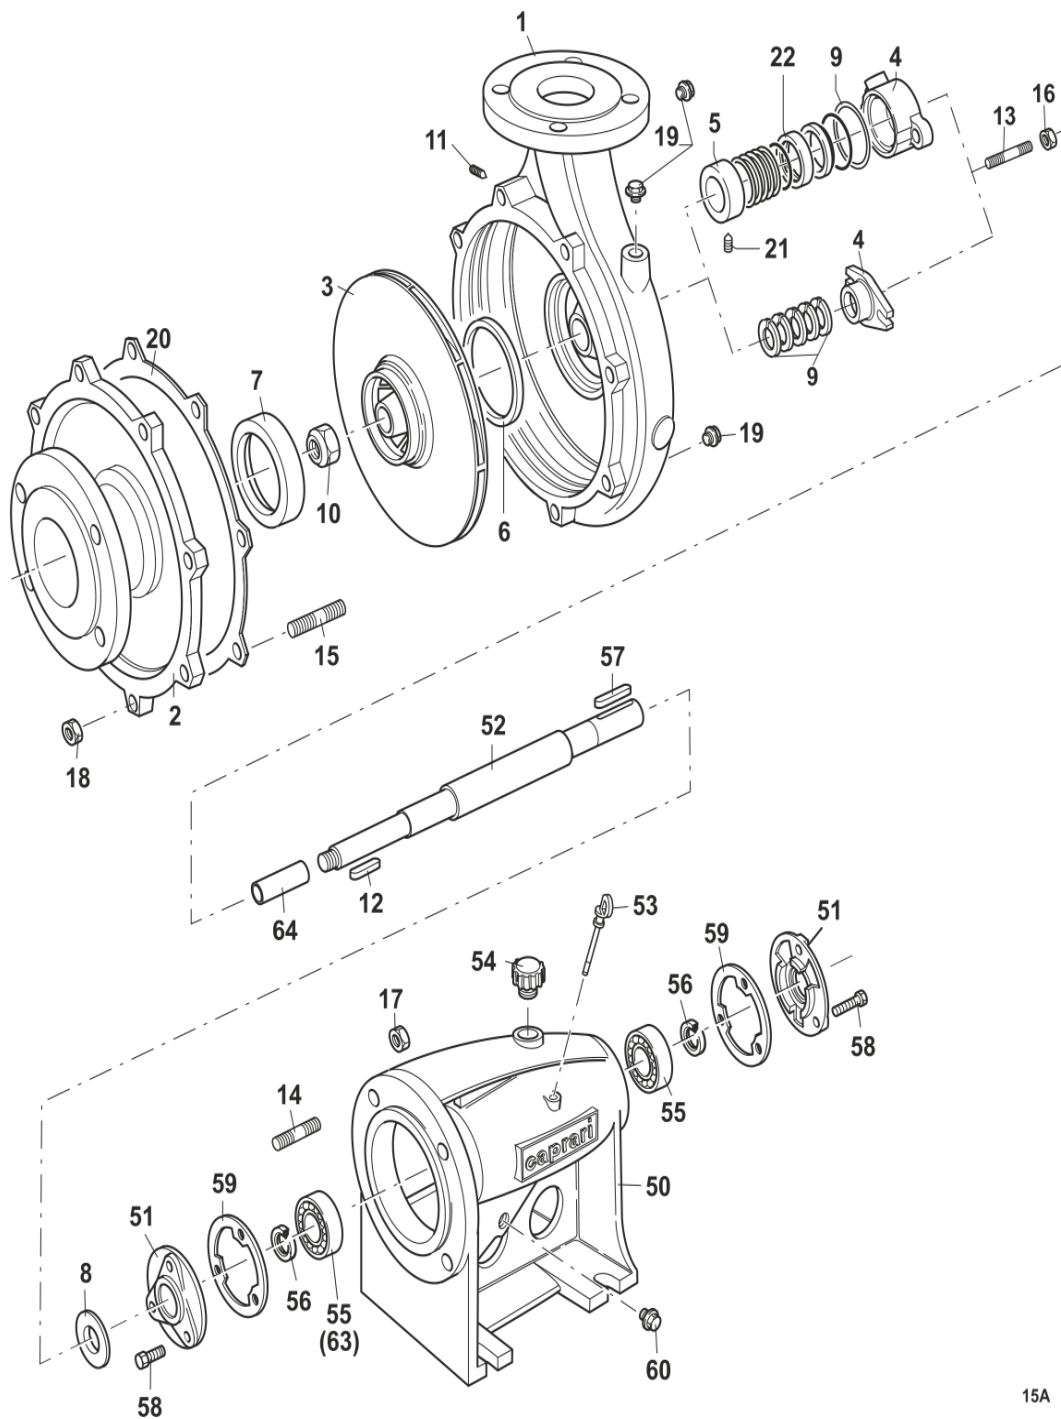

CAPRARI S.p.A

41123 MODENA (ITALY) - VIA EMILIA OVEST, 900
Tel. +39 059897611 - Fax +39 059 897897
email: info@caprari.it - www.caprari.com

780422 - MEC-A4/80A HORIZONTAL PUMP

COMPONENTS LIST

Pos.	Code	Serial N°	Description	Qty
	600100	MEC80/330A	HORIZONTAL HYDRAULIC PART	1 PZ
1	400084	MEC80/330-1	DELIVERY CASING	1 PZ
2	400395	MEC80/330-3	SUCTION COVER	1 PZ
3	400812	MEC80/330-5A	IMPELLER D.330	1 PZ
3	460950	MEC80/330-5B	IMPELLER D.320	1 PZ
3	460951	MEC80/330-5C	IMPELLER D.310	1 PZ
3	460952	MEC80/330-5D	IMPELLER D.300	1 PZ
3	460953	MEC80/330-5E	IMPELLER D.290	1 PZ
3	460954	MEC80/330-5F	IMPELLER D.280	1 PZ
3	460955	MEC80/330-5G	IMPELLER D.270	1 PZ
4	410633	MEC80/260-8	STUFFING BOX	1 PZ
5	420822	MEC80/260-43	LANTERN RING	1 PZ
6	440538	MEC80/200-165A	WEAR RING	1 PZ
7	440539	MEC80/200-165B	WEAR RING	1 PZ
8	310836	MEC80/260-18	DEFLECTOR	1 PZ
9	330345	MEC80/260-33	PACKING	5 PZ
10	330133	DS02310	NON-STANDARD NUT M24X2X21 UNI7474	1 PZ
11	300745	GC0735	DOWEL M10X12 UNI 5923-12.9	1 PZ
12	310434	LCH0760	FEATHER KEY A8X7X35 (TOL.UNI6604)-C50	1 PZ
13	300394	PN02007	STUD M10(6G/6G)X50 UNI5909	2 PZ
14	300367	PN0722	STUD M16(6G/6G)X35 UNI 5909-5.8	4 PZ
15	300361	PN0733	STUD M14(6G/6G)X30 UNI 5909-5.8	10 PZ
16	310201	DN01374	NUT M10 UNI5588-A2	2 PZ
17	310031	DN0724	NUT M16 UNI 5588-6S	4 PZ
18	310028	DN0734	NUT M14 UNI 5588-6S	10 PZ
19	310714	TF01304	PLUG 3/8"GAS CONICAL (AFL N.290/292)	3 PZ
20	330737	MEC125/330-141	GASKET FOR SUCTION COVER	2 PZ
	620042	MEC3A	BASE SUPPORT	1 PZ
50	440806	MEC3A-178	PEDESTAL	1 PZ
51	410672	MEC3A-9	BEARING COVER	2 PZ
52	411145	MEC3AU-1007	PUMP SHAFT + CSN L.576	1 PZ
53	310817	MEC3A-26	OIL DIPSTICK	1 PZ
54	310743	MEC1A-28	OIL FILTER PLUG	1 PZ
55	350045	CSN0172	BEARING 6307/C3	2 PZ
56	330259	AT01785	SEAL RING 35x52x7	2 PZ
57	310462	LCH0458	FEATHER KEY A10X8X70 UNI6604-C50	1 PZ
58	300055	VTE0116	SCREW M8X20 UNI 5739-8.8	6 PZ
59	330825	MEC3A-146	GASKET FOR FLANGE	2 PZ
60	310714	TF01304	PLUG 3/8"GAS CONICAL (AFL N.290/292)	1 PZ
64	410862	MEC3AU-220	SHAFT SPACER SLEEVE	1 PZ